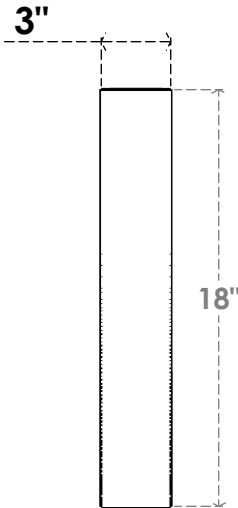

ITEM NUMBER: BRCPC030X18000X1800TRA

3"W X 18"D X 18"H TRADITIONAL ARCHITECTURAL GRADE PVC CLOSED BRACE

SIDE PROFILE

FRONT PROFILE

ISOMETRIC

EKENA MILLWORK
2300 WEST MAIN ST.
CLARKSVILLE, TX 75426
TOLL FREE: 866-607-0453
WWW.EKENAMILLWORK.COM

NOTES

1. INSTALLATION TO BE COMPLETED IN ACCORDANCE WITH MANUFACTURER'S SPECIFICATIONS.
2. DRAWING MAY NOT BE TO SCALE
3. THIS DRAWING IS INTENDED FOR DESIGN AND PLANNING PURPOSES ONLY.
4. ALL INFORMATION CONTAINED HEREIN WAS CURRENT AT THE TIME OF DEVELOPMENT BUT MUST BE REVIEWED AND APPROVED BY THE PRODUCT MANUFACTURER TO BE CONSIDERED ACCURATE.
5. ARCHITECTURAL GRADE PVC PRODUCTS ARE MADE FROM EXPANDED CELLULAR PVC AND COME NATURALLY WHITE BUT MAY BE PAINTED