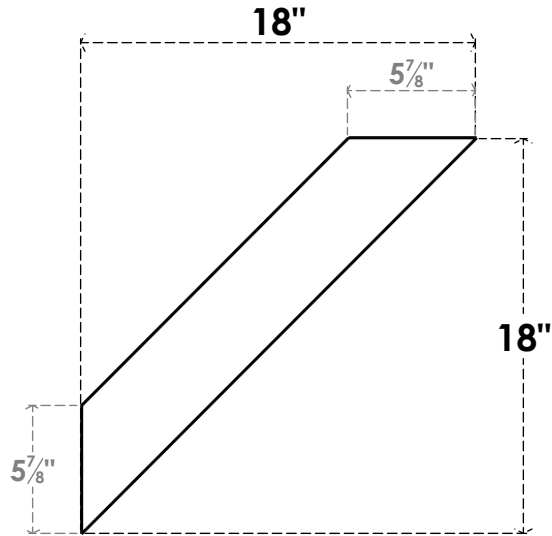

ITEM NUMBER: BRCPC030X18000X1800TRA

3"W X 18"D X 18"H TRADITIONAL ARCHITECTURAL GRADE PVC CLOSED BRACE

SIDE PROFILE

FRONT PROFILE

ISOMETRIC

EKENA MILLWORK
2300 WEST MAIN ST.
CLARKSVILLE, TX 75426
TOLL FREE: 866-607-0453
WWW.EKENAMILLWORK.COM