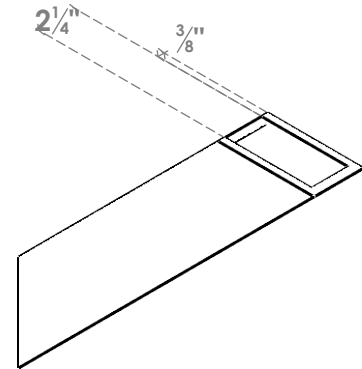

ITEM NUMBER: BRCPC030X18000X1800TRA

3"W X 18"D X 18"H TRADITIONAL ARCHITECTURAL GRADE PVC CLOSED BRACE

SIDE PROFILE

FRONT PROFILE

ISOMETRIC

EKENA MILLWORK
2300 WEST MAIN ST.
CLARKSVILLE, TX 75426
TOLL FREE: 866-607-0453
WWW.EKENAMILLWORK.COM